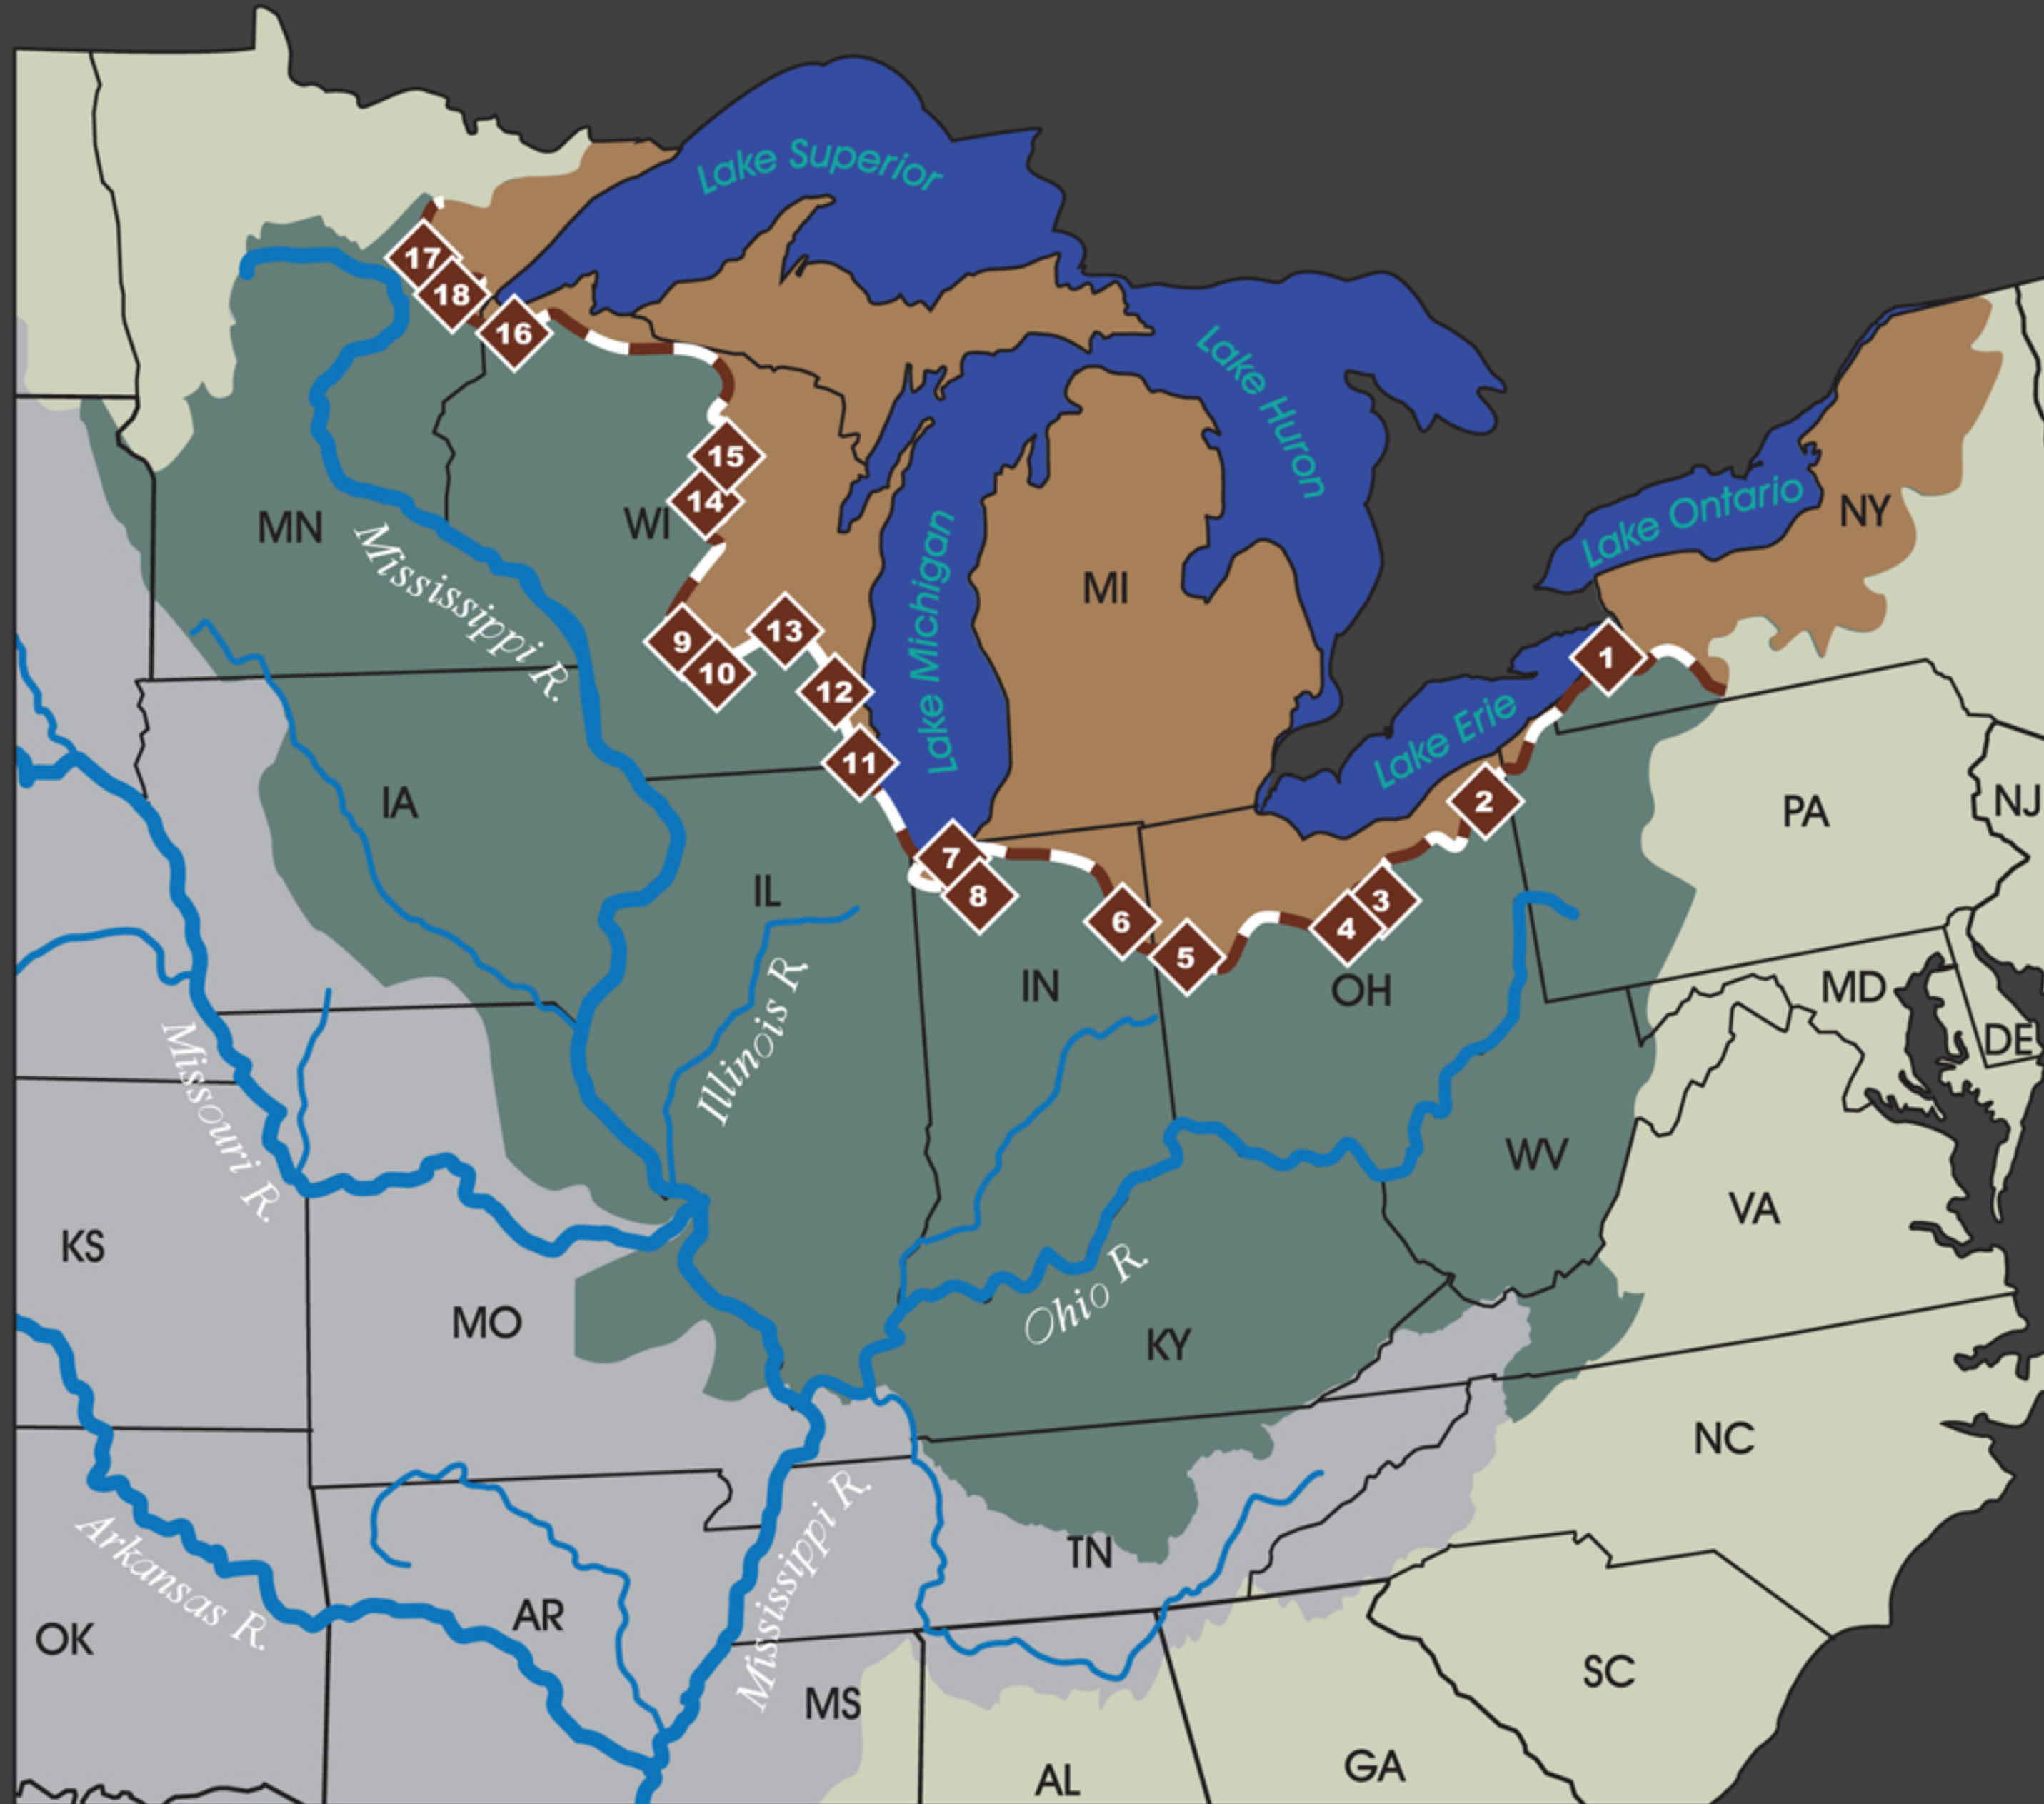

# OTHER PATHWAYS

LEGEND			
	Great Lakes		Great Lakes Basin
	Upper Mississippi River Basin		Lower Mississippi River Basin
Border of Great Lakes and Upper Mississippi River Basins			
NAME	COUNTY	STATE	
East Mud Lake	Chautauqua	NY	
Mosquito Lake-Grand River	Trumbull	OH	
Ohio-Erie Canal at Long Lake	Summit	OH	
Little Killbuck Creek	Medina	OH	
Grand Lake-St Marys	Mercer	OH	
Eagle Marsh, Fort Wayne	Allen	IN	
Loomis Lake	Porter	IN	
Parker Ditch - Cobb Ditch	Porter	IN	
Portage (Upstream)	Columbia	WI	
Portage (Downstream)	Columbia	WI	
Jerome Creek	Kenosha	WI	
W. Menomonee Falls	Waukesha	WI	
Rosendale - Brandon	Fond du Lac	WI	
Hatley-Plover River	Marathon	WI	
S. Aniwa Wetlands	Marathon-Shawano	WI	
Brule Headwaters	Douglas	WI	
Swan River	Itasca	MN	
Libby Branch of Swan River	Aitkin	MN	